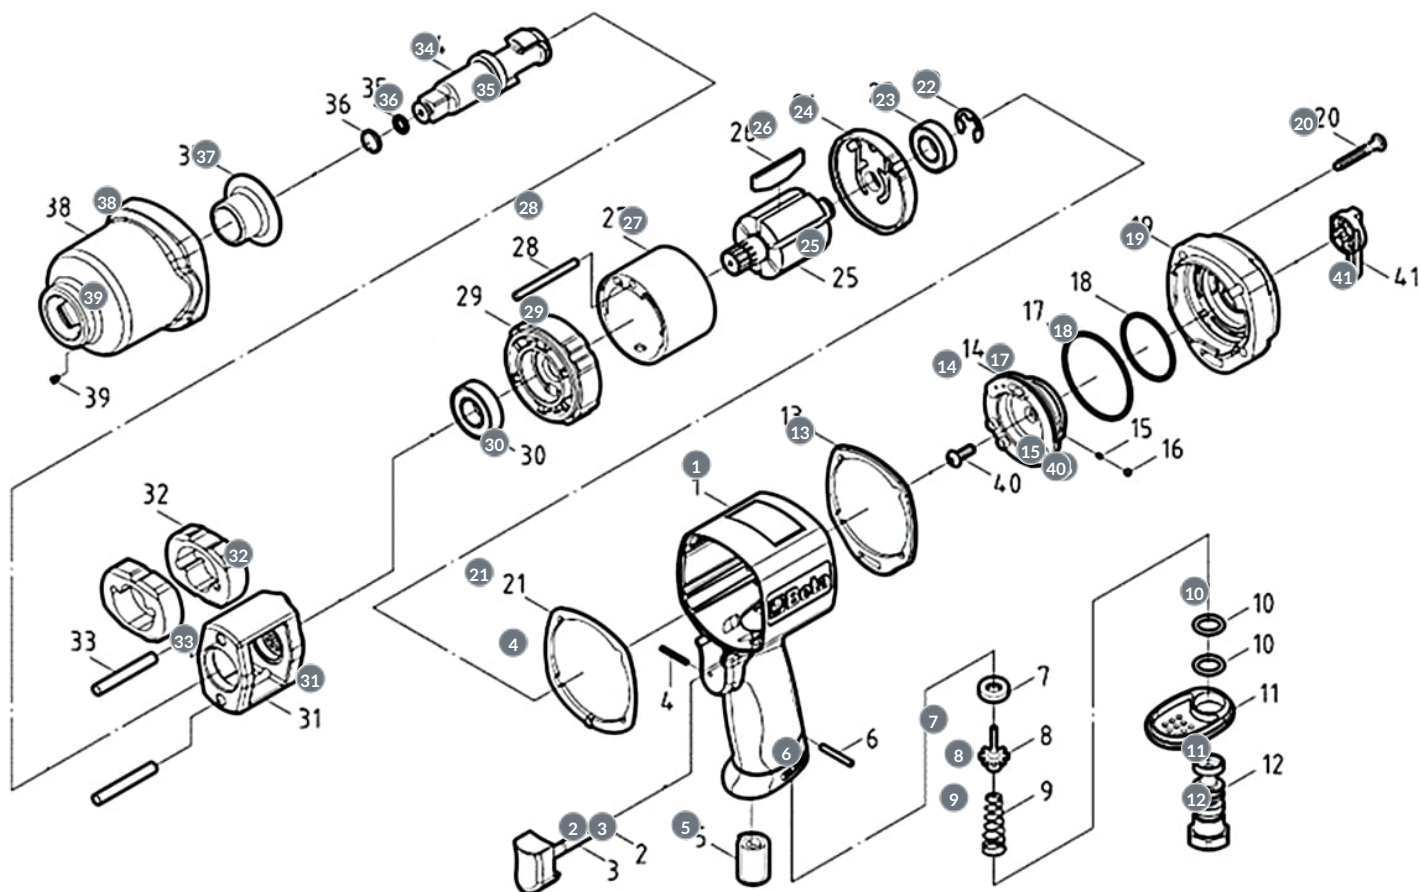

Beta | 1927C | Omschakelbare slagmoersleutel van composiet | 019270006

019270006

| # | Code | Description | Price |
|---|------|-------------|-------|
| 1 | | | — |
| 2 | | | — |
| 3 | | | — |
| 4 | | | — |
| 5 | | | — |
| 6 | | | — |
| 7 | | | — |

| # | Code | Description | Price |
|----|------|-------------|-------|
| 8 | | | — |
| 9 | | | — |
| 10 | | | — |
| 11 | | | — |
| 12 | | | — |
| 13 | | | — |
| 14 | | | — |
| 15 | | | — |
| 16 | | | — |
| 17 | | | — |
| 18 | | | — |
| 19 | | | — |
| 20 | | | — |
| 21 | | | — |
| 22 | | | — |
| 23 | | | — |
| 24 | | | — |
| 25 | | | — |
| 26 | | | — |
| 27 | | | — |
| 28 | | | — |
| 29 | | | — |
| 30 | | | — |
| 31 | | | — |
| 32 | | | — |
| 33 | | | — |
| 34 | | | — |
| 35 | | | — |

| # | Code | Description | Price |
|----|------|-------------|-------|
| 36 | | | — |
| 37 | | | — |
| 38 | | | — |
| 39 | | | — |
| 40 | | | — |
| 41 | | | — |